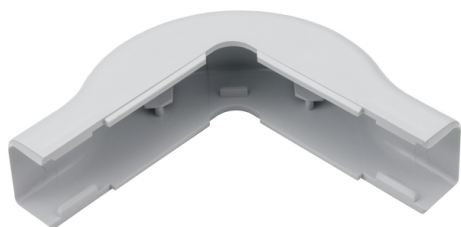

Specification Sheet

Part Number: TSR1W-29-1

Tamper resistant covers with hidden latch provide security while allowing quick entry for cable maintenance.

PVC construction is lightweight, durable and more affordable than metallic raceway systems.

Flexible hinge is designed to reduce stress cracking and discoloration from repeated opening and closing.

Systems and fittings are available in white, office white and ivory to coordinate with a variety of décor.

Fittings incorporate a minimum 1" bend radius to meet TIA/EIA 568-B and 569-A standards.

External Corner Cover, 3/4", 1" Bend Radius, PVC, White, 1/bg

Article Number 250-12912

Type TSR1-29-1

Color White (WH)

Quantity Per bag

Product Description	HellermannTyton surface raceway systems are the ideal solution for routing communication and power cables. No need to break into existing walls - raceway systems are designed to route cable along wall surfaces. Made of a PVC material, components are durable and affordable; and the one-piece construction and adhesive tape backing make positioning and mounting easy. HellermannTyton offers a low voltage TSR system and a power rated TSRP system that are available in three different diameters to accommodate different cable and wire bundle and conduit sizes. Both systems include a complete line of fittings and junction boxes that allow for clean and professional installations. TSR surface raceway systems can be used to route a variety of communication cable, including high speed UTP and fiber optic cable.
Short Description	External Corner Cover, 3/4", 1" Bend Radius, PVC, White, 1/bg
Global Part Name	TSR1-29-1-PVC-WH
Material	Polyvinylchloride (PVC)
Material Shortcut	PVC
Flammability	UL 94 V-0
Halogen Free	No
UV Resistant (Yes/No)	No
Use Conditions	For Indoor Use Only
Operating Temperature	+122°F (+50°C)
Reach Compliant (Article 33)	No
ROHS Compliant	Yes