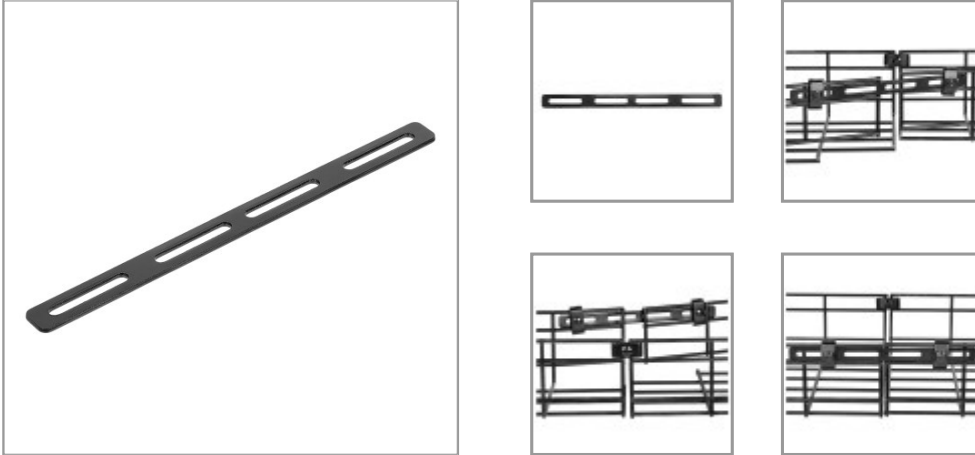

Axis Coupler for Wire Mesh Cable Trays

MODEL NUMBER: SRWBAXISCPLR

Securely connects sections of wire mesh cable tray at an angle or helps suspend them from the ceiling of your data center.

Features

Versatile Axis Coupler Helps You Create Custom Cable Management Schemes

The SmartRack® SRWBAXISCPLR is a black powder-coated metal axis coupler that comes with an M6 flange nut and M6 x 20 carriage bolt for easy installation with your wire mesh cable tray. Not only is it the ideal coupler for creating angles in your cable tray connections, allowing you to aim your cable routing in any direction you like, it also helps you secure the cable tray to the ceiling of your server room or data center (with the use of an M6 threaded rod, not included).

Highlights

- Connects wire mesh cable tray sections at an angle along your data center's floor or wall
- Accommodates an M6 threaded rod to help secure your cable tray to the ceiling
- Allows you more flexibility in routing custom cable management applications
- Made from resilient black powder-coated metal designed to last

Applications

- Organize a wire mesh cable tray system with intersecting sections along the wall or floor of your network closet
- Suspend a wire mesh cable tray system from the ceiling of your data center