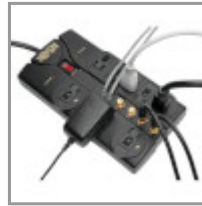

## Protect It! 8-Outlet Surge Protector, 10 ft. (3.05 m) Cord, 3240 Joules, Tel/Fax/Modem/Coax Protection, RJ11

MODEL NUMBER: TLP810SAT

### Highlights

- 8 outlets / 10-ft. (3.05 m) cord
- 3240 joule rating
- 2 sets of 2.2GHz gold coaxial/satellite surge protection jacks bandwidths)
- Modem/fax surge protection

### Package Includes

- TLP810SAT Surge Suppressor
- 6-ft. (1.83 m) telephone cable
- Two 6-ft. (1.83 m) coax cables
- Instruction manual with warranty information

### Description

Tripp Lite's TLP810SAT Surge Suppressor offers complete AC, telephone and coax line surge suppression on two lines for comprehensive system protection of home theaters, A/V systems and desktop PCs. Heavy grade AC surge suppression shields connected equipment from damage and performance problems due to the heaviest transient surges. Two sets of 2.2GHz gold coax connectors for cable-TV, satellite, broadcast antenna or cable modems. Set of RJ11 jacks offers surge suppression for pay-per-view satellite systems, dial-up and DSL modems, fax machines and cordless phones.