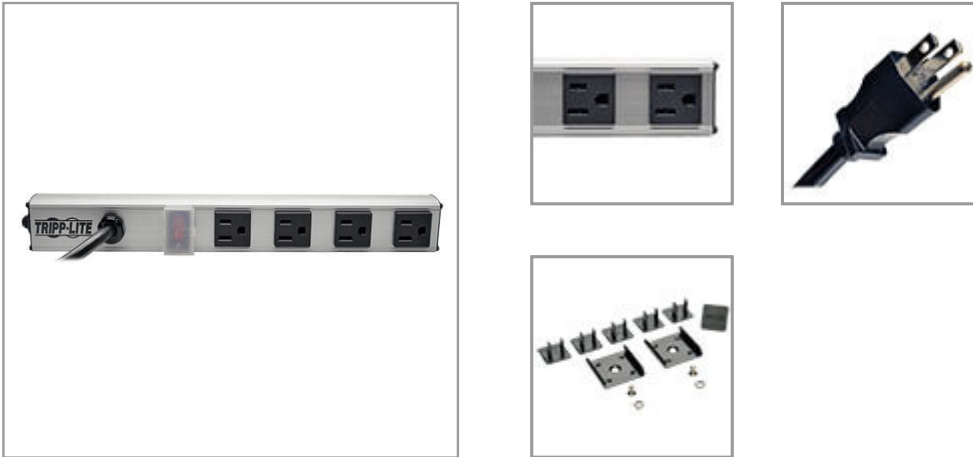

# 4-Outlet Power Strip, 10 ft. (3.05 m) Cord, NEMA 5-15P Plug, 12 in.

MODEL NUMBER: PS120410

### Highlights

- 4 NEMA 5-15R outlets with 1.77 in. center-to-center spacing
- 15A resettable circuit breaker
- Lighted on/off switch with transparent safety cover
- Heavy-duty all-metal housing
- 10-ft. (3.05 m) power cord with NEMA 5-15P plug

### Package Includes

- PS120410 4-Outlet Power Strip, 10-ft. (3.05 m) Cord, 12 in.
- Mounting hardware
- Owner's manual

Metal 12 in. power strip distributes power to multiple devices in an industrial, office, retail, rackmount, raceway, workbench or point-of-sale setting.

#### Ideal Power Distribution

- Recommended for industrial, office, retail, rackmount, raceway, workbench and point-of-sale settings
- 4 NEMA 5-15R outlets with 1.77 in. center-to-center spacing
- 10-ft. (3.05 m) power cord with NEMA 5-15P plug
- Meets UL1363 (USA) and cUL (Canada) certifications