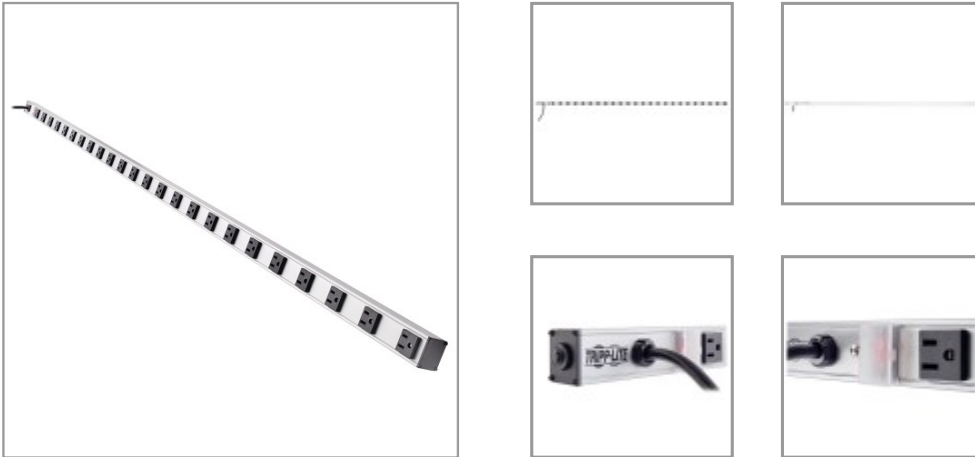

## 24-Outlet Vertical Power Strip, 120V, 15A, 5-15P, 15 ft. (4.57 m) Cord, 72 in.

MODEL NUMBER: PS7224

### Highlights

- 24 outlets
- Convenient and safe covered, on/off switch
- 15-amp circuit breaker
- 15-ft. (4.57 m) cord
- 72" length

### Description

The PS7224 power strip offers 15A 120V multi-outlet AC power distribution in a convenient 72-inch mountable housing. Ideal for horizontal or vertical raceway style power distribution in office, workbench, industrial, networking and telecom applications. Includes 24 NEMA 5-15R output receptacles with 2.8-inch center-to-center spacing, 15-foot (4.6-meter) AC line cord and lighted power switch with locking transparent cover to prevent accidental shutoff. Sturdy all-metal extruded aluminum housing stands up to demanding network, laboratory or factory environments.

### Features

- Sturdy all-metal 72 inch corded strip format with 2.795 inch center-to-center outlet spacing
- Included mounting hardware
- Includes 24 NEMA 5-15R output receptacles
- Lighted power switch with locking transparent cover prevents accidental shutoff
- 15 amp electrical capacity with circuit breaker
- 120VAC, 50/60Hz electrical compatibility